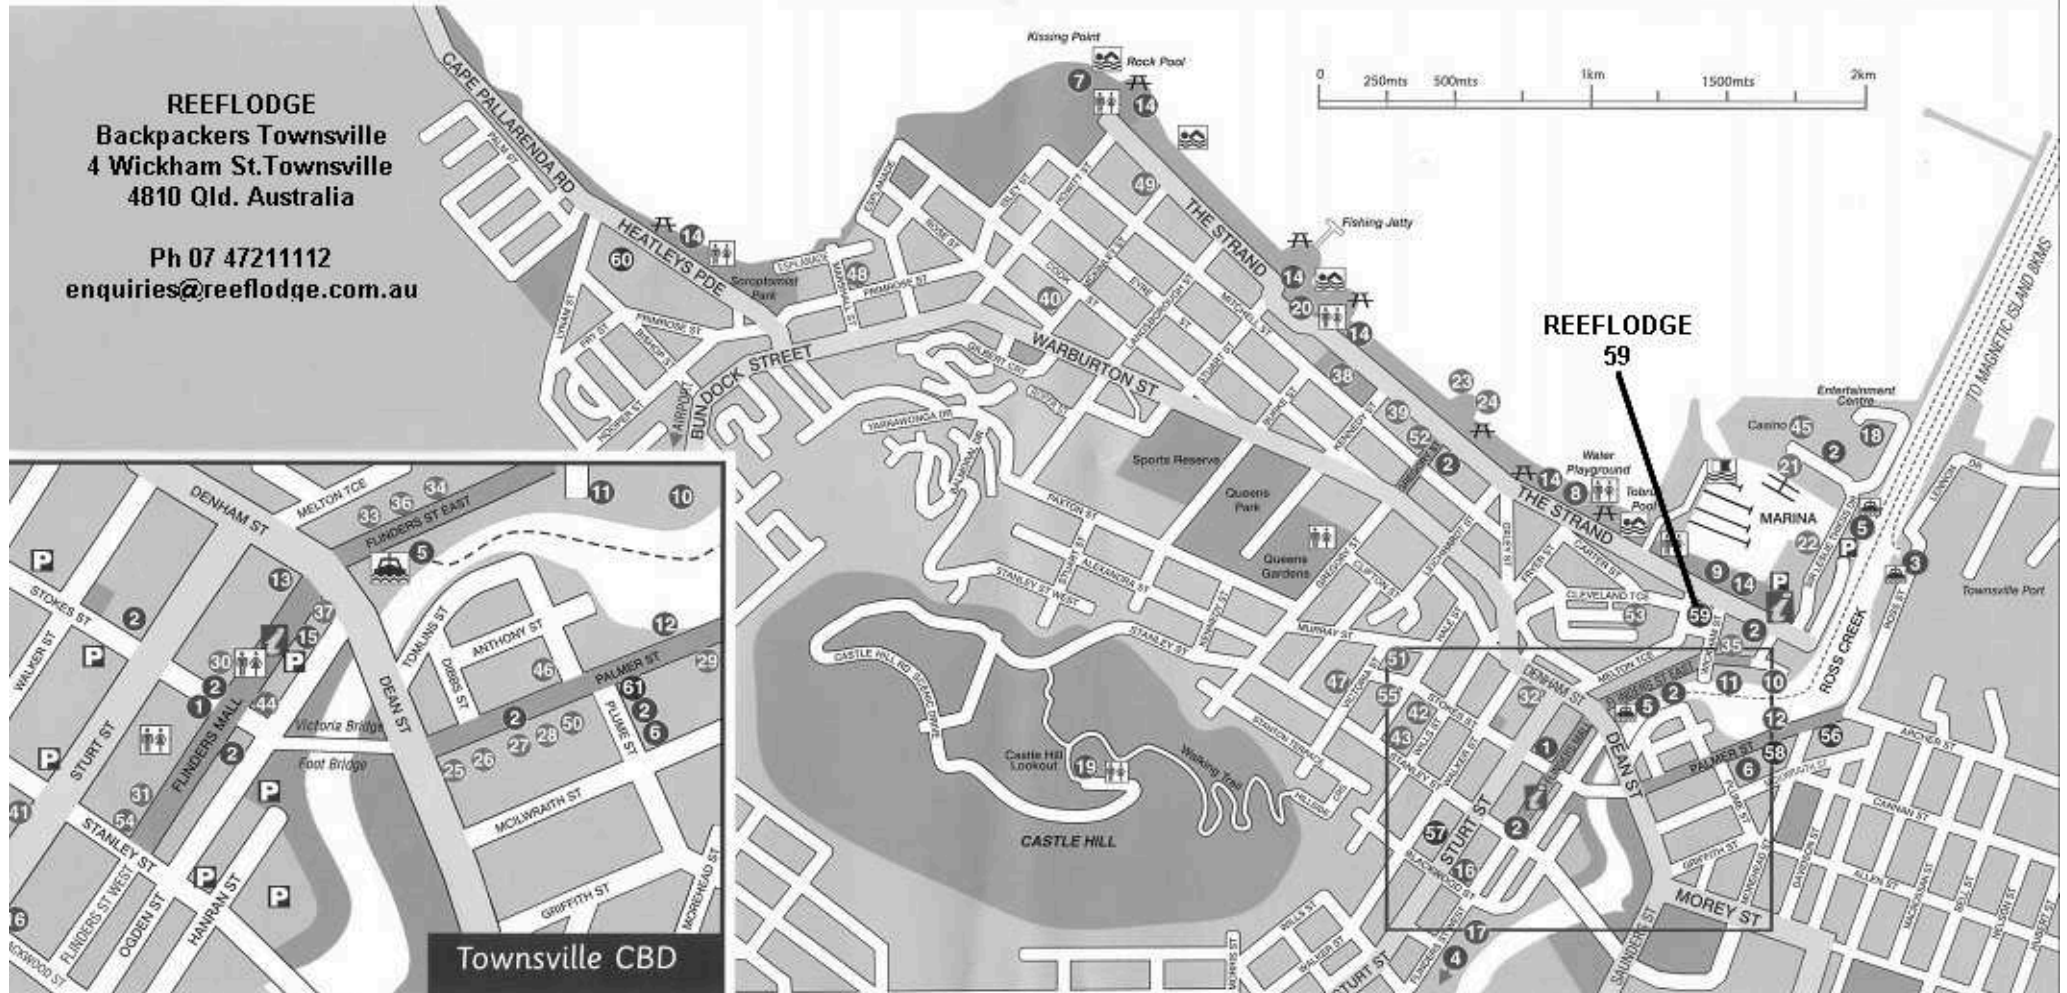

DINING/NIGHTLIFE

1. 21 QUARTERDECK MARINA
2. 22 PIER RESTAURANT & BAR
3. 23 C.BAR
4. 24 YOTZ WATERGRILL & BAR
5. 25 MICHEL'S CAFE & BAR
6. 26 AUSTRALIAN HOTEL
7. 27 CACTUS JACKS BAR & GRILL
8. 28 BENNY SHOT WOK CAFE & BAR
9. 29 METRO ON THE WATER
10. 30 COWBOYS LEAGUES CLUB

1. 31 STANLEY'S FIREHOUSE
2. 32 THE EMBASSY
3. 33 BANK LOUNGE & BAR
4. 34 THE MAD COW
5. 35 MOLLY MALLONES
6. 36 HERITAGE BAR & GRILL
7. 37 THE BREWERY

HOTEL - MOTEL

1. 38 AQUARIUS ON THE BEACH
2. 39 BEACH HOUSE MOTEL
3. 40 BEST WESTERN CASTLE LODGE MOTEL
4. 41 CENTRAL CITY MOTEL
5. 42 CITY OASIS INN
6. 43 COMFORT INN ROBERT TOWNS
7. 44 HOLIDAY INN TOWNSVILLE
8. 45 JUPITERS HOTEL AND CASINO
9. 46 QUEST TOWNSVILLE

1. 47 RIDGEMONT EXECUTIVE MOTEL & RESTAURANT
2. 48 SEAGULLS RESORT
3. 49 SHOREDRIVE MOTEL
4. 50 SOUTHBANK HOTEL & CONVENTION CENTRE
5. 51 SUMMIT MOTEL
6. 52 THE STRAND PARK HOTEL
7. 53 THE ROCKS HISTORIC GUESTHOUSE
8. 54 TOWNSVILLE PLAZA HOTEL
9. 55 CORAL LODGE BED & BREAKFAST

BACKPACKERS & VAN PARKS

1. 56 ADVENTURERS RESORT
2. 57 CIVIC GUEST HOUSE
3. 58 GLOBETROTTERS HOSTEL
4. 59 REEF LODGE BACKPACKERS
5. 60 ROWES BAY CARAVAN PARK
6. 61 BASE BACKPACKERS

ENTERTAINMENT/SHOPPING

- FLINDERS MALL PRECINCT
- FLINDERS STREET EAST PRECINCT
- GREGORY STREET PRECINCT
- PALMER STREET PRECINCT

- SWIMMING ENCLOSURE
- TOURIST INFORMATION
- BARBECUE
- PUBLIC TOILETS
- PARKING
- FERRY DEPARTURE
- DIVE CHARTERS

REEFLODGE
Backpackers Townsville
4 Wickham St. Townsville
4810 Qld. Australia

Ph 07 47211112
enquiries@reeflodge.com.au

Townsville CBD